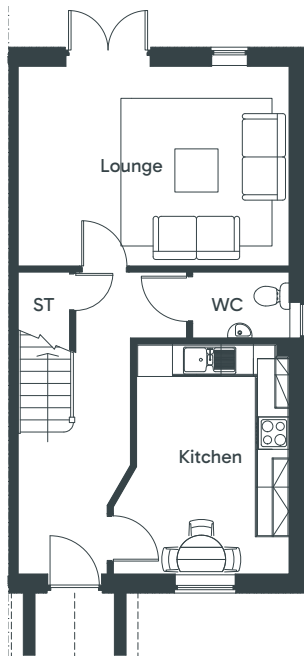

Tean Valley View

House Type

Etal

 Three bedrooms

- Experience luxury in a master bedroom that stretches across the entire width of the home, designed for ultimate relaxation and rejuvenation.
- Benefit from top-of-the-line finishes and pre-installed appliances, including AEG integrated appliances as standard features.
- Enjoy a spacious, full-width living area, providing ample room for the entire family to unwind and bond.

Ground Floor

Kitchen	2.80m x 4.23m	/	9' 2" x 13' 10"
Lounge	5.04m x 3.66m	/	16' 7" x 12' 0"
Cloaks (WC)	1.75m x 1.16m	/	5' 9" x 3' 10"

First Floor

Bed 1	5.04m x 3.29m	/	16' 7" x 10' 9"
Bed 2	2.82m x 3.51m	/	9' 3" x 11' 6"
Bed 3	2.04m x 3.66m	/	6' 8" x 12' 0"
Bathroom	1.65m x 2.25m	/	5' 5" x 7' 4"