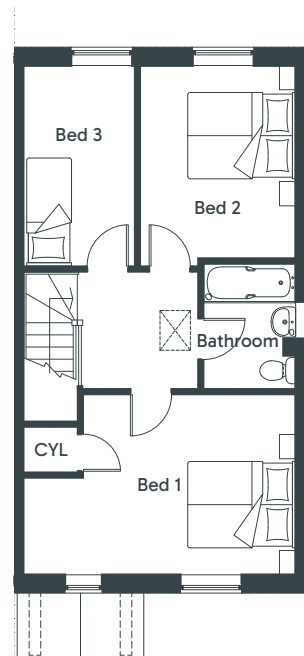

Tean Valley View

House Type

Etal

 Three bedrooms

- Experience luxury in a master bedroom that stretches across the entire width of the home, designed for ultimate relaxation and rejuvenation.
- Benefit from top-of-the-line finishes and pre-installed appliances, including AEG integrated appliances as standard features.
- Enjoy a spacious, full-width living area, providing ample room for the entire family to unwind and bond.

Ground Floor

Kitchen	2.80m x 4.23m	/	9' 2" x 13' 10"
Lounge	5.04m x 3.66m	/	16' 7" x 12' 0"
Cloaks (WC)	1.75m x 1.16m	/	5' 9" x 3' 10"

First Floor

Bed 1	5.04m x 3.29m	/	16' 7" x 10' 9"
Bed 2	2.82m x 3.51m	/	9' 3" x 11' 6"
Bed 3	2.04m x 3.66m	/	6' 8" x 12' 0"
Bathroom	1.65m x 2.25m	/	5' 5" x 7' 4"